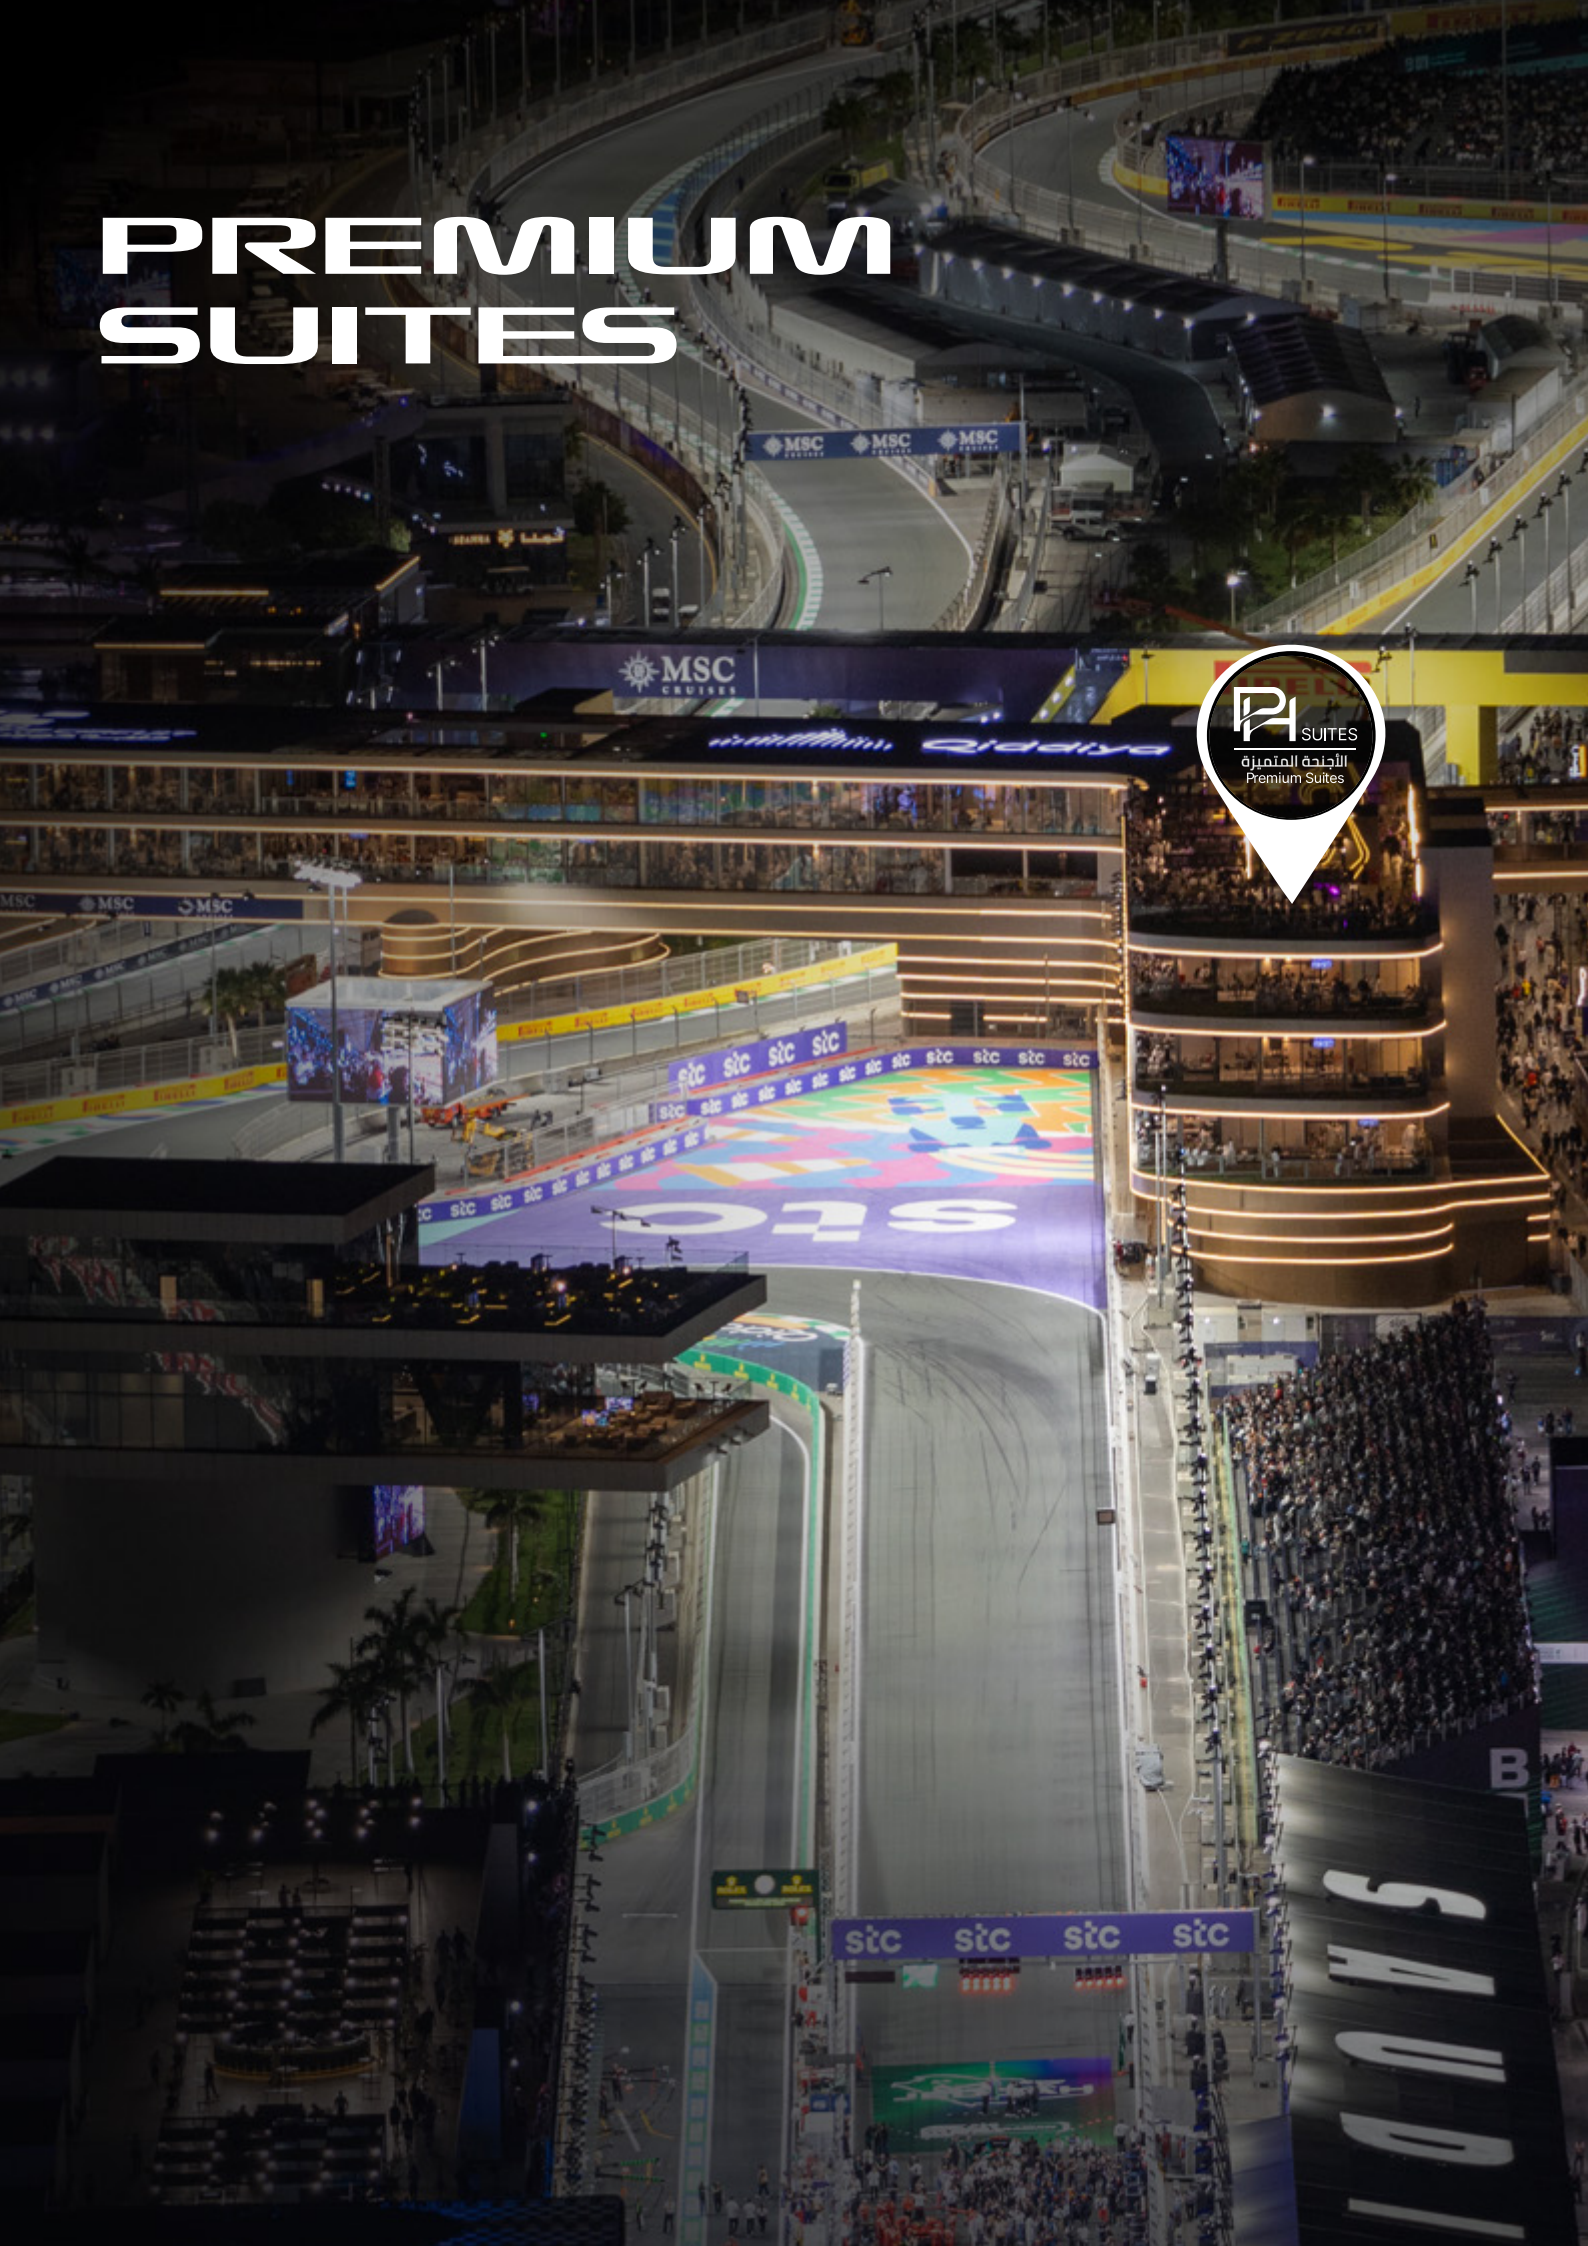

PREMIUM SUITES