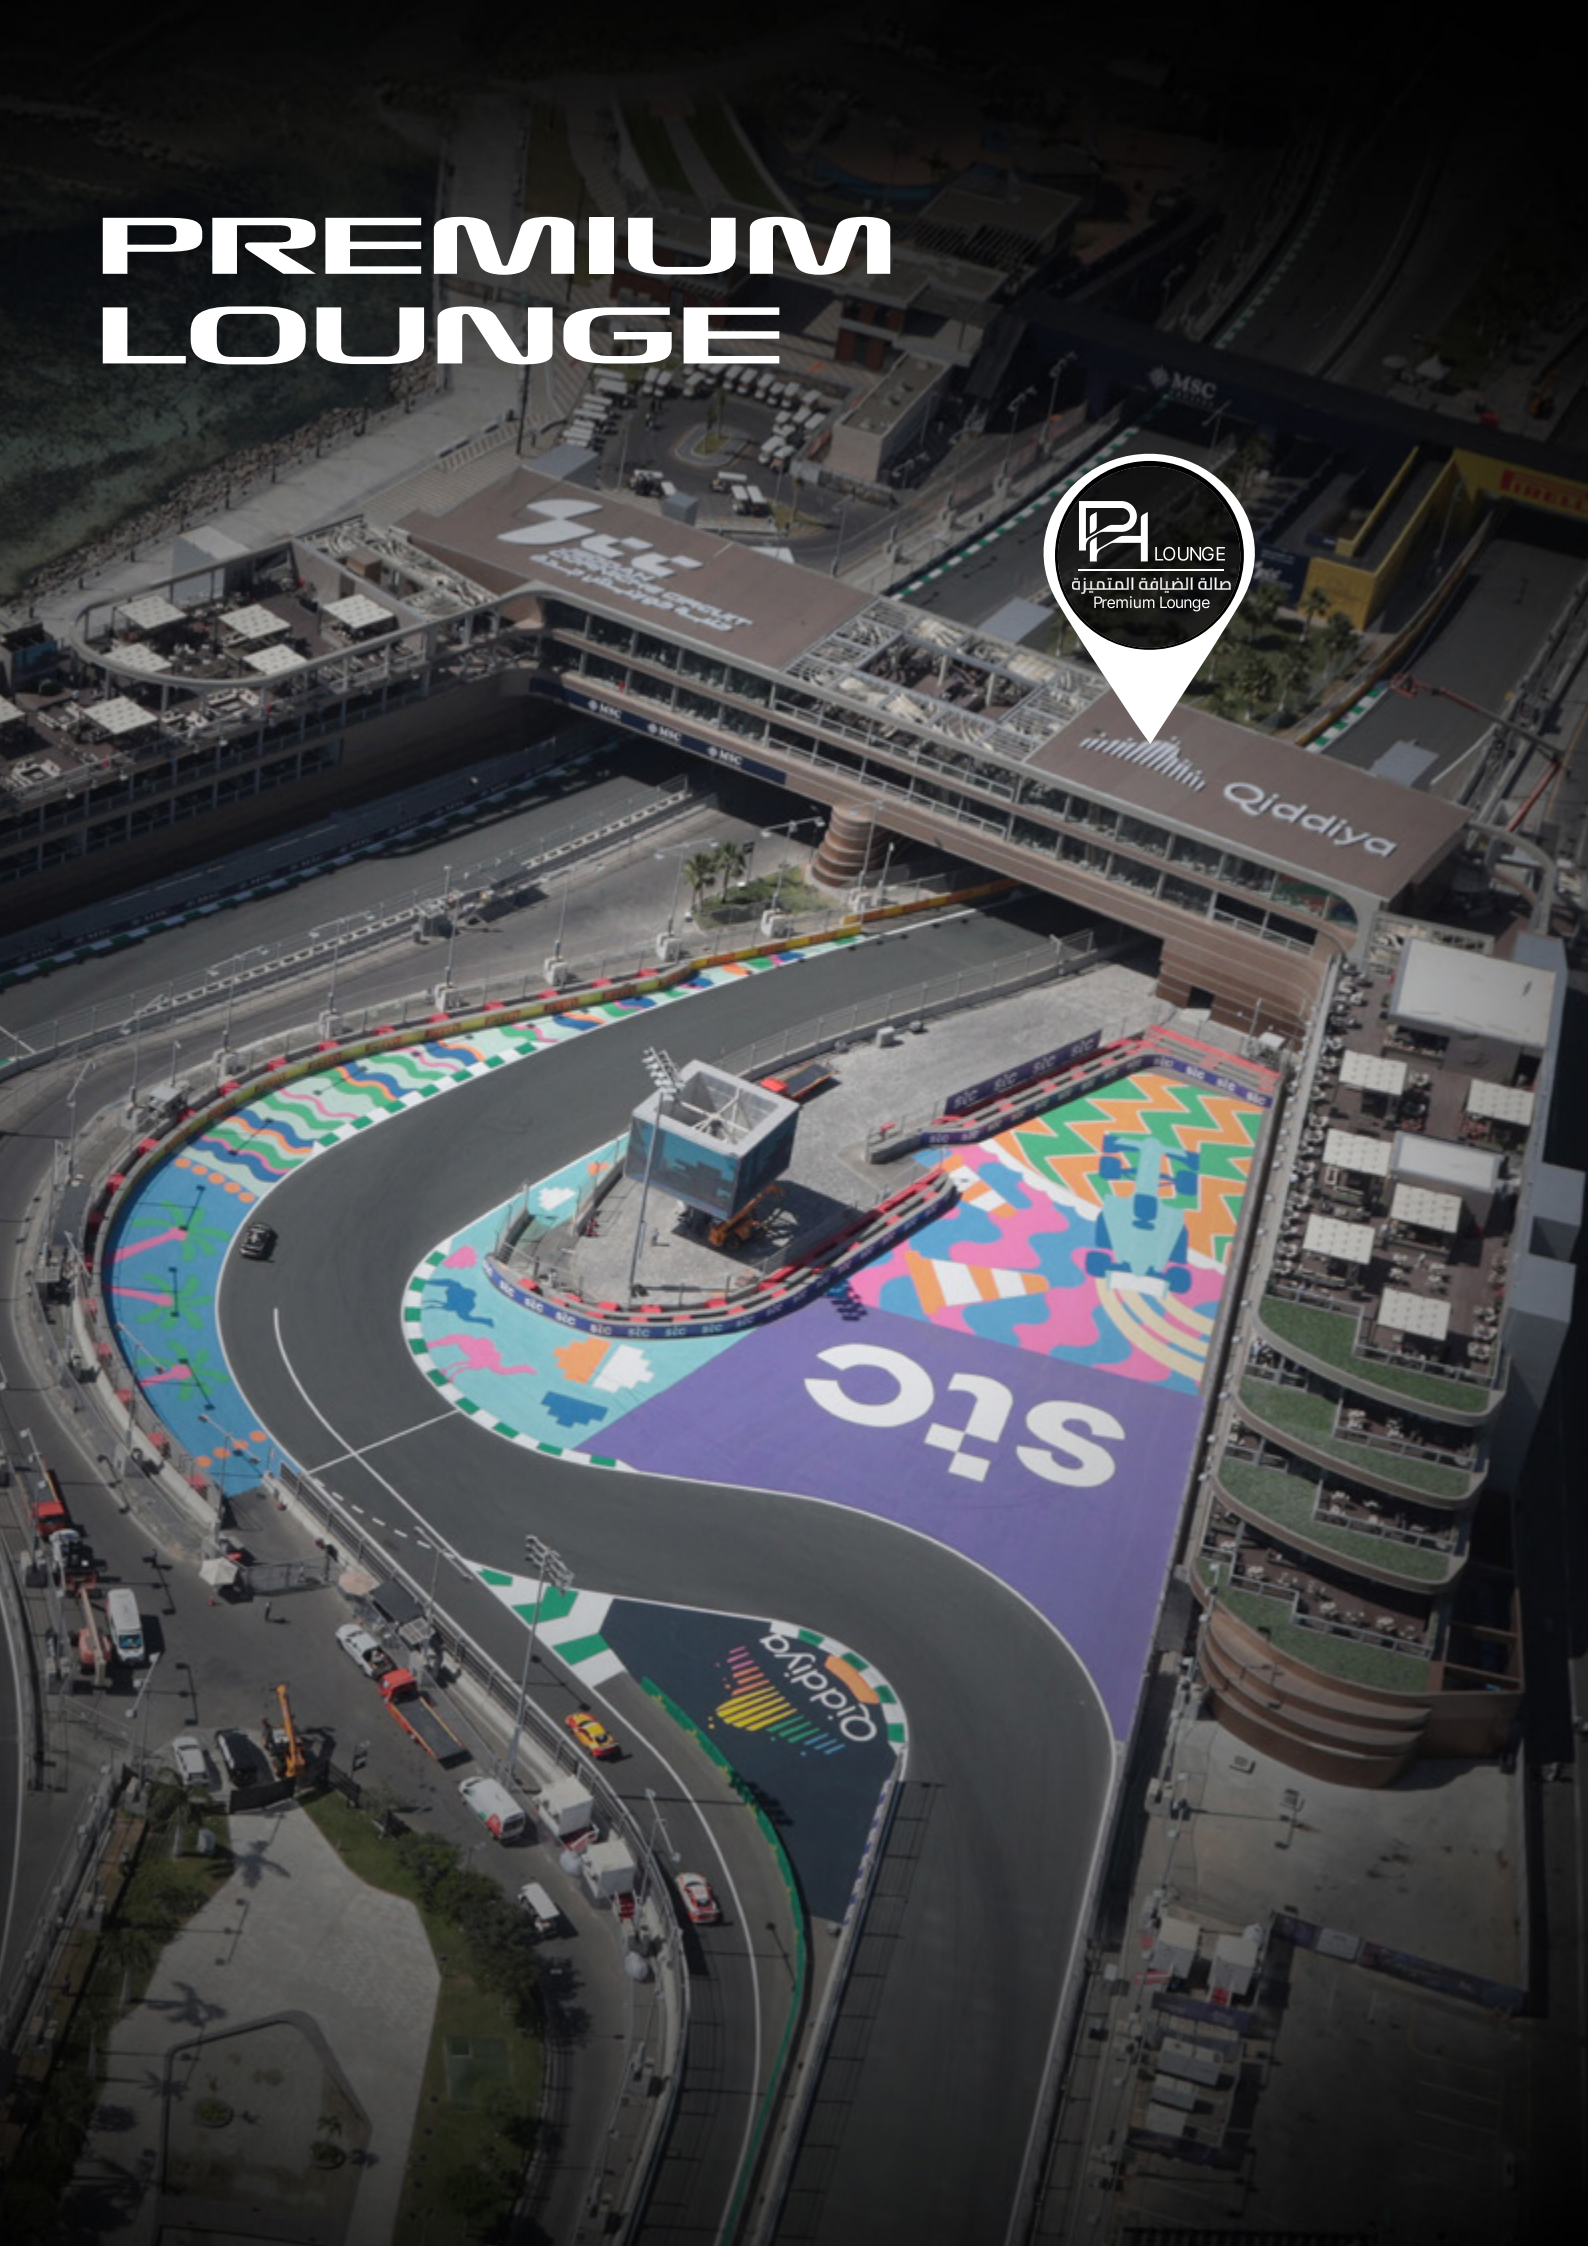

PREMIUM LOUNGE