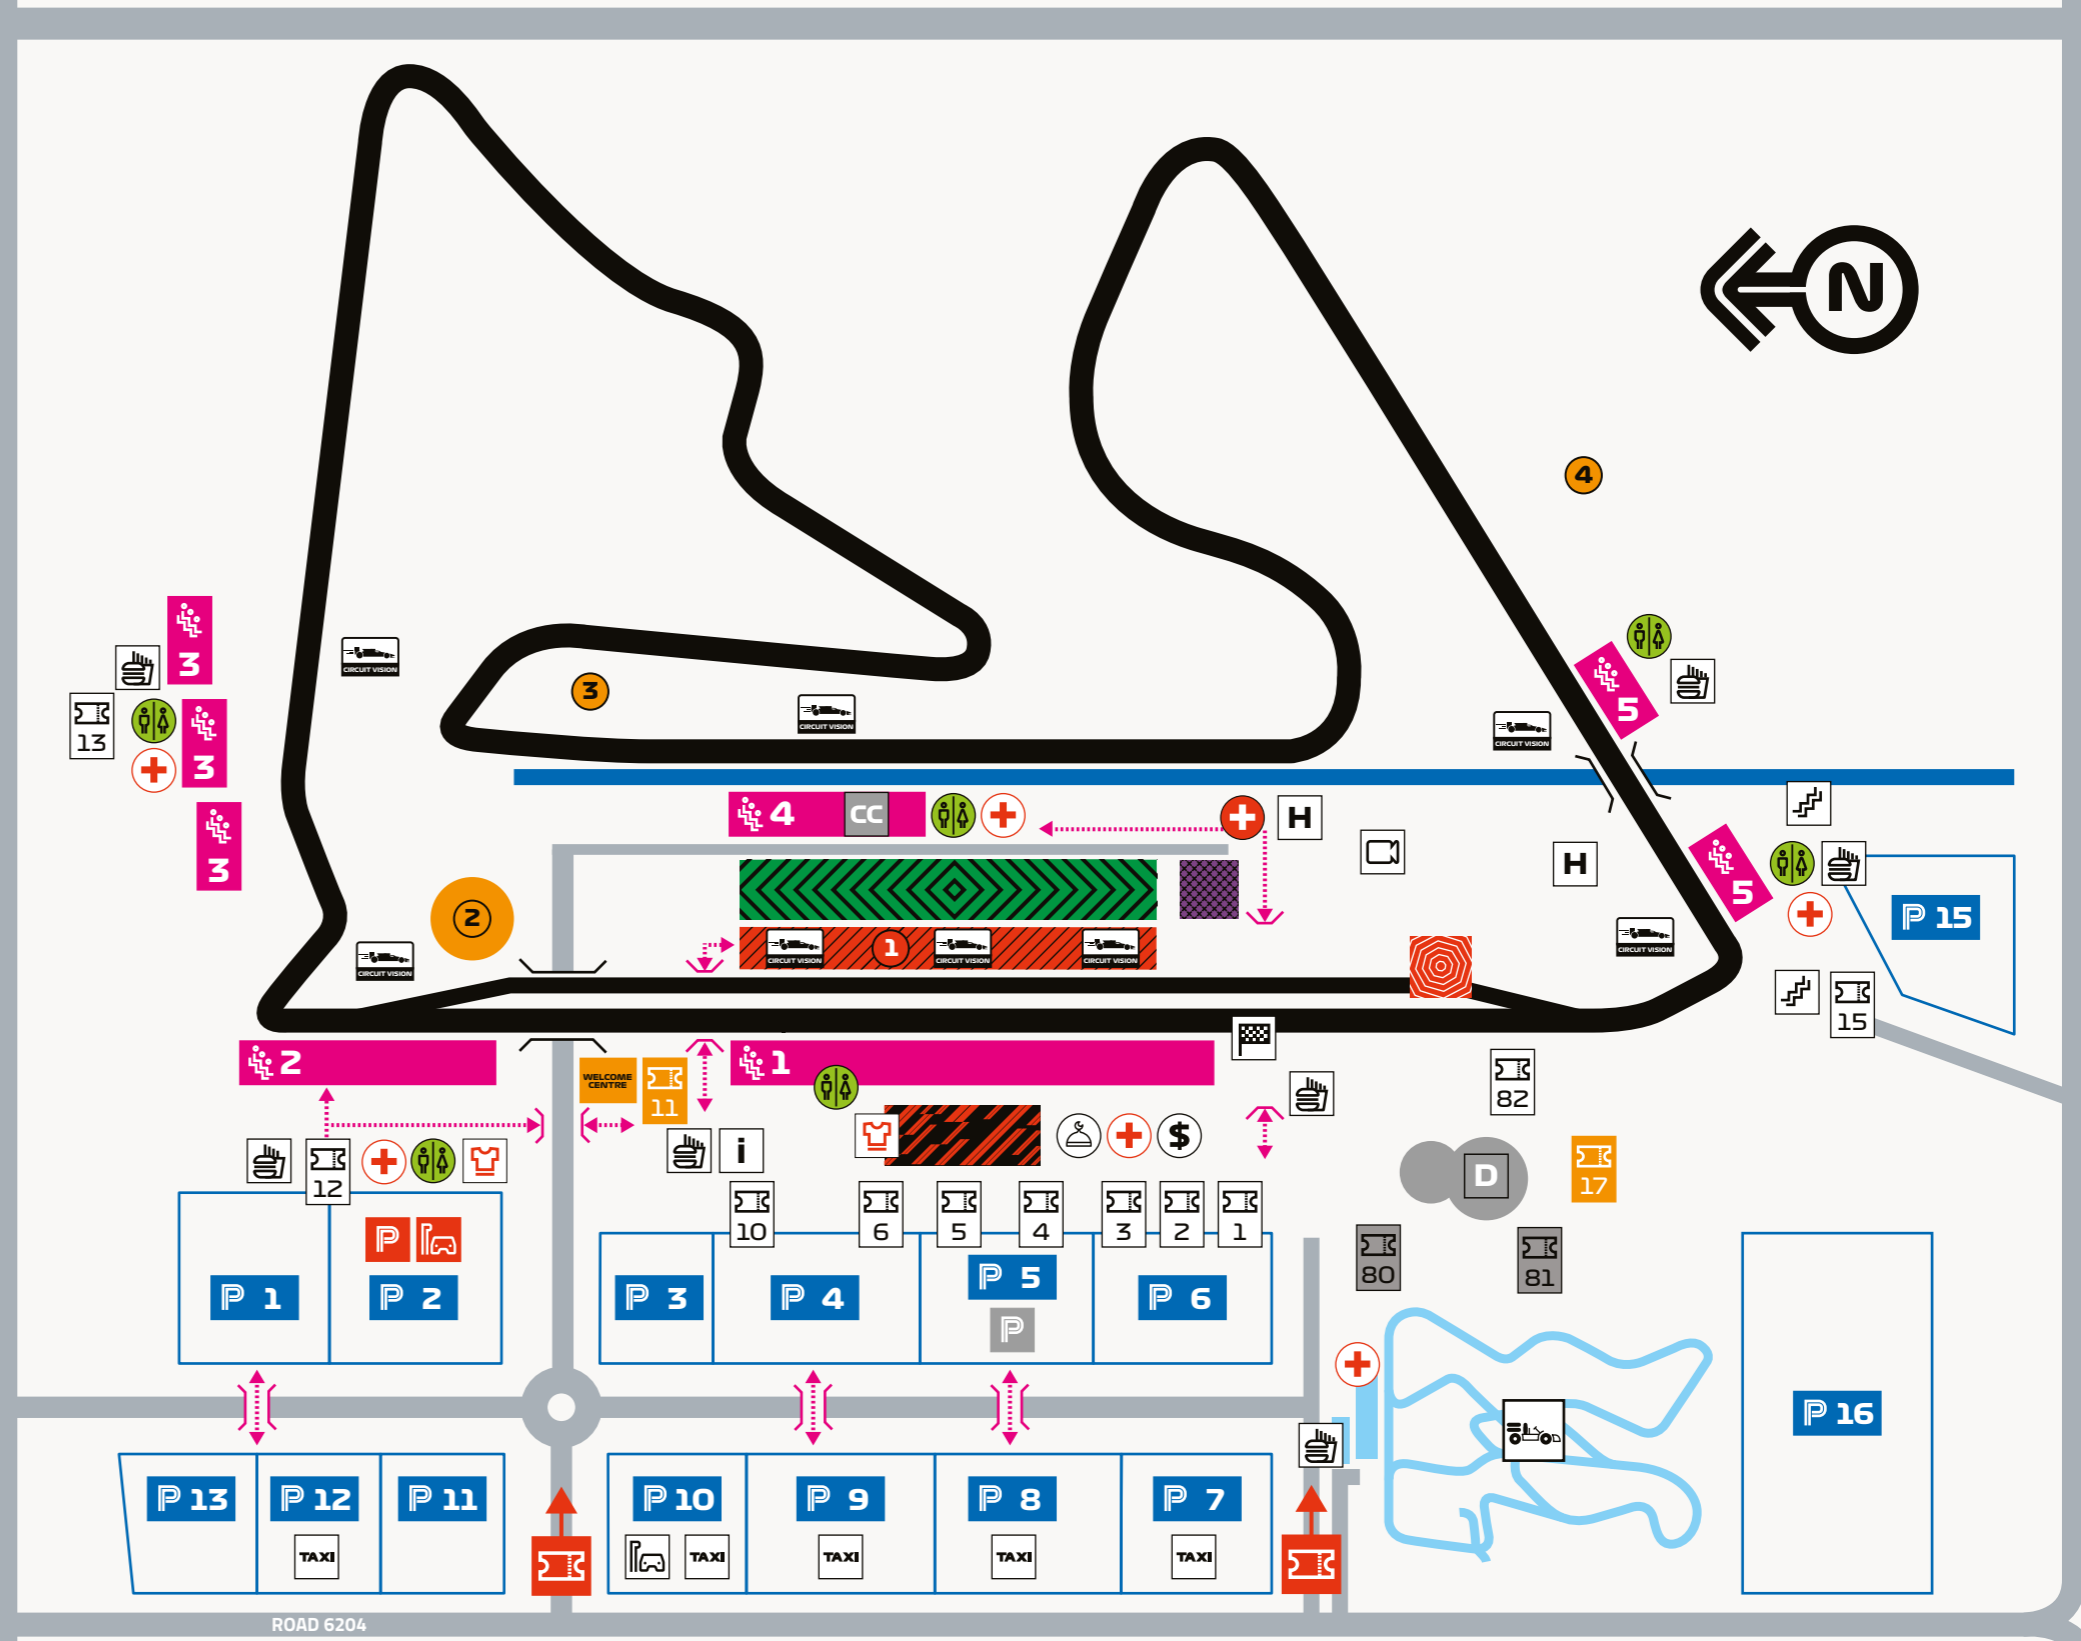

BAHRAIN INTERNATIONAL CIRCUIT

-  F1 Paddock Club™
-  F1® Fanzone
-  Pitlane
-  Media Centre
-  F1® Paddock
-  Main Entrance/Exit
-  F1® Experiences Champions Club
-  The Dome by F1® Experiences
-  Karting
-  Buildings
-  Grandstand
-  Helicopter
-  Medical Centre
-  First Aid
-  TV Compound
-  F1® Merchandise
-  Live Screens
-  Ticket Gates
-  Internal Gates
-  Service Gate
-  Toilets
-  Stairs
-  F1 Paddock Club™ Shuttle
-  Information Booth
-  Mosque
-  ATM
-  Food & Beverages
-  Taxi Rank
-  Pedestrian Tunnel
-  Vehicle Tunnel
-  Pedestrian Routes
-  Dragster Track
-  Main Roads
-  Internal Roads
-  F1 Paddock Club™ Parking
-  F1® Experiences Champions Club Parking
-  Parking
-  Formula 1® Pits & Team Buildings
-  Sakhir Tower
-  Oasis Safari
-  4x4 Experience
-  Main Grandstand
-  First Turn Grandstand
-  University Grandstand
-  Beyon Grandstand
-  Victory Grandstand

FORMULA 1 • GULF AIR

BAHRAIN GRAND PRIX

2025

MAP CORRECT AT TIME OF RELEASE